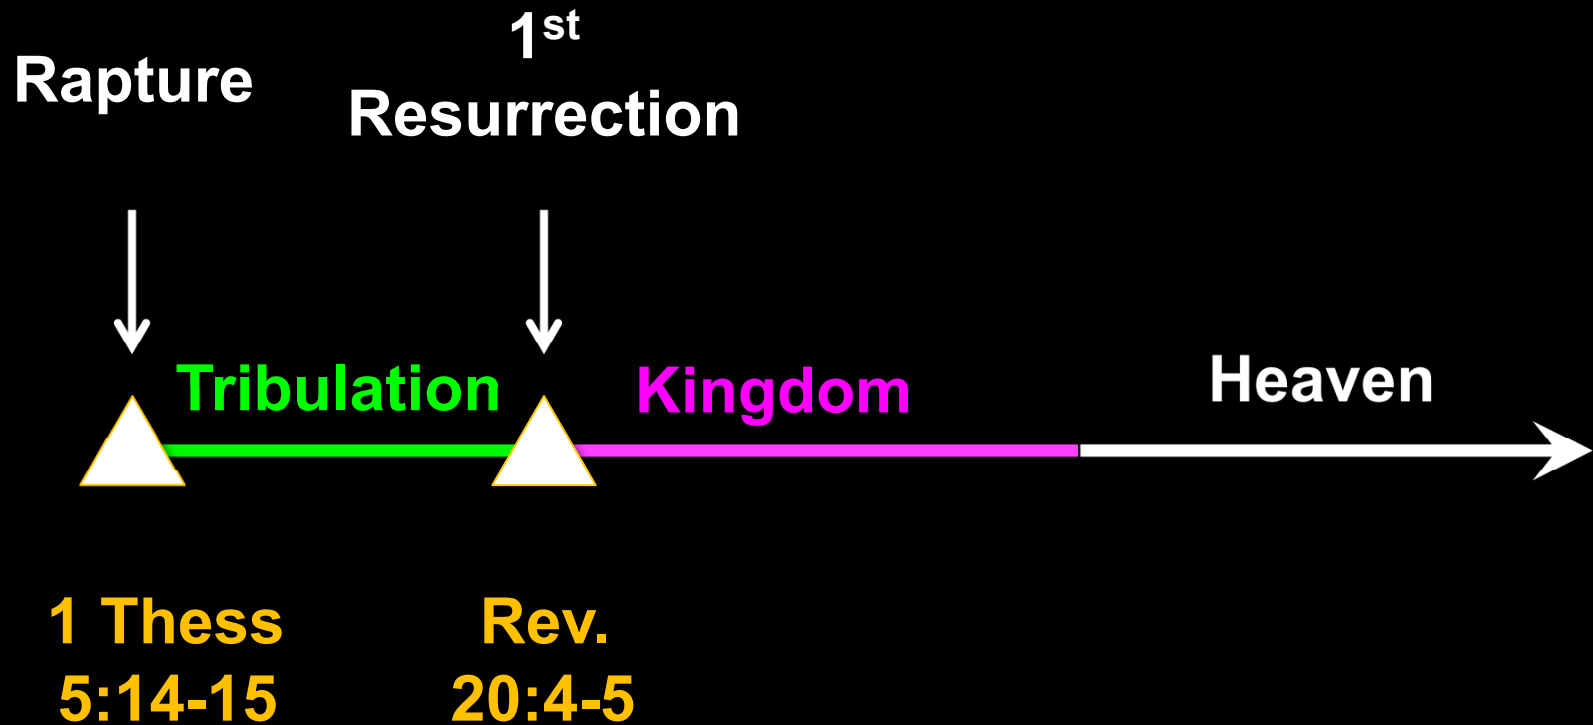

***The Great White Throne
Judgment, part 1***

Revelation 20:11-15

Art used by permission by Pat Marvenko Smith, copyright 1992.

Resurrection of the Righteous

Resurrection of the Wicked

**2nd
Resurrection**

**Rev. 20:4-5
Rev. 21:11-15**

Satan & Demons Cast Into the Lake of Fire

Art used by permission by Duncan Long.

Great White Throne Judgment Occurs After The Kingdom

Rev. 20:11-15

Scales of Justice - Not Just