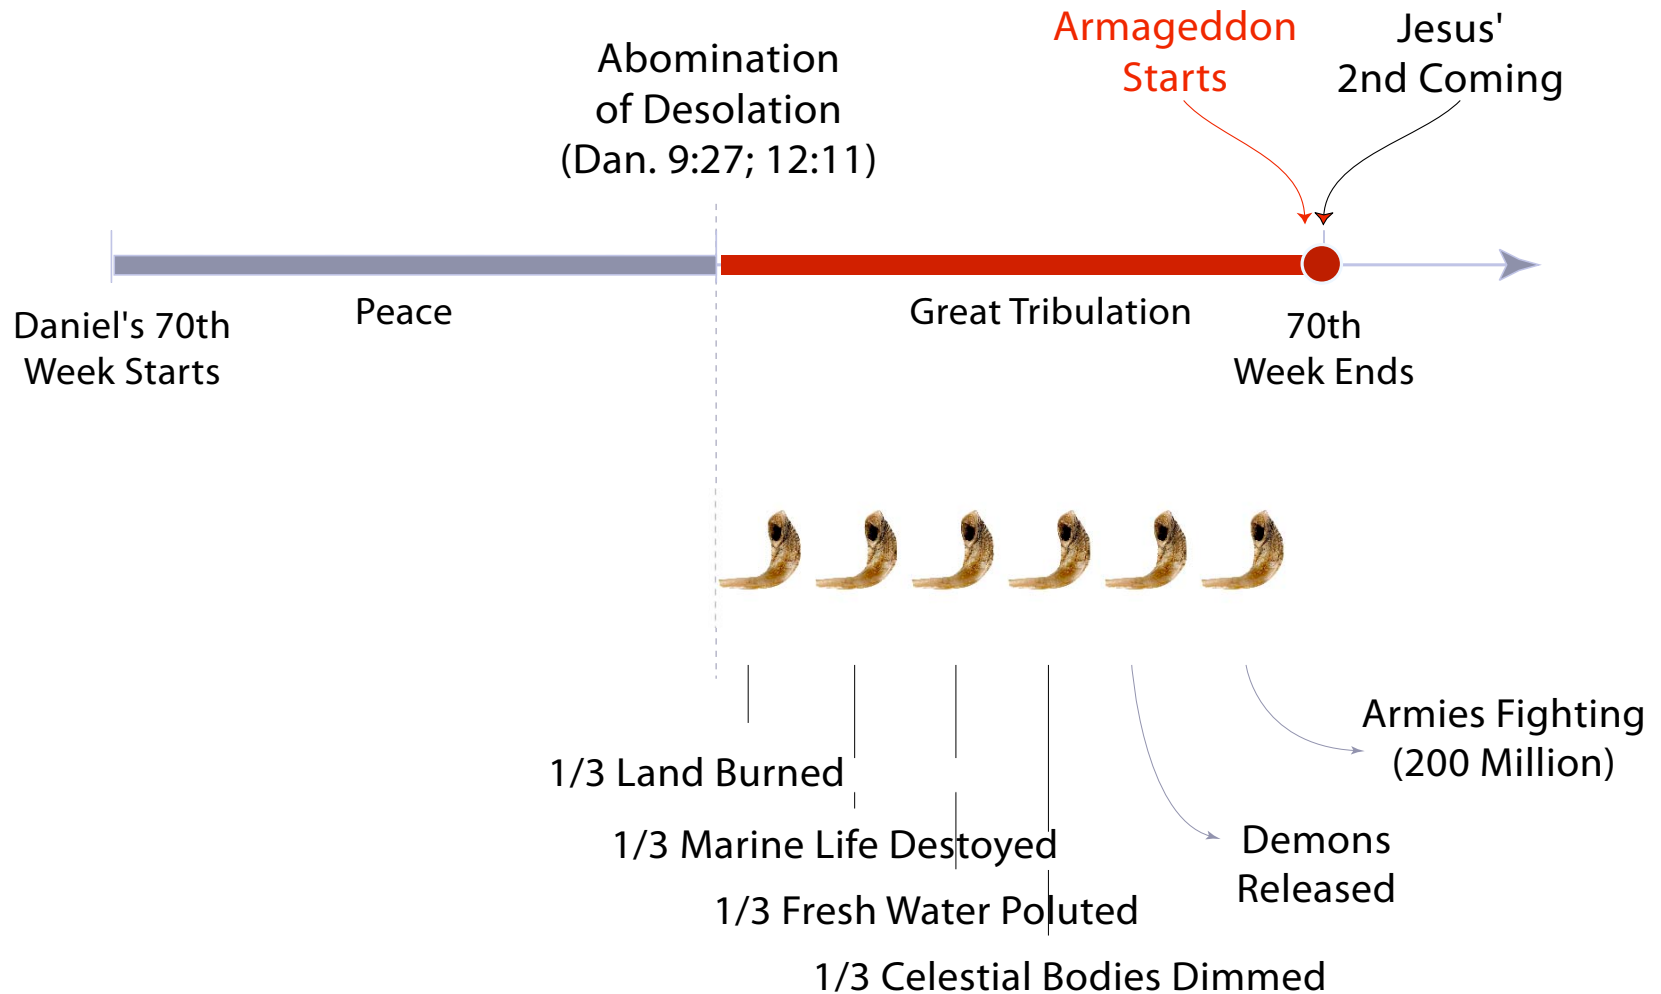

The Rapture

Art used by permission by Duncan Long.

© Duncan Long

Outline of Revelation

Chronology of the Seals

The 7 Trumpets

Rev. 8:6-9:21

Outline of Revelation