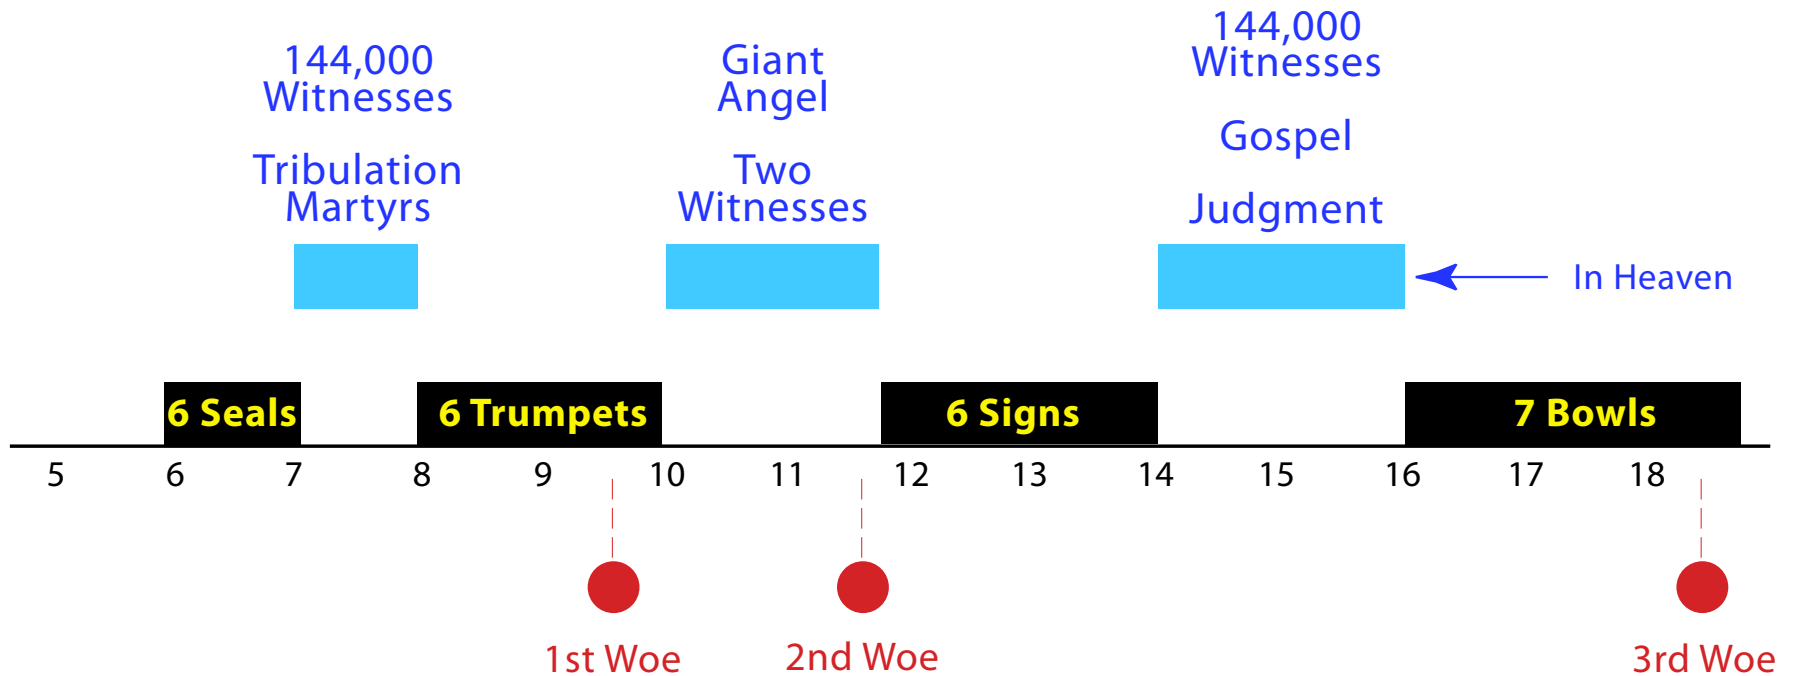

The Rapture

Art used by permission by Duncan Long.

© Duncan Long

Outline of Revelation

Chronology of the Seals

The 7 Trumpets

Rev. 8:6-9:21

Outline of Revelation

Scenes In Heaven

Interlude: The Two Witnesses

v. 1 – 2

Tribulation Temple

v. 3 – 14

Two Witnesses

v. 3 – 4

– Description

Daniel 9:25-27 - Timeline

70 Weeks . . .

- ***69 weeks*** - ***Week of Messiah's death***
- ***1 week*** - ***Tribulation period***

Daniel 9:25-27 - Timeline

NOT

- ***Cyrus' Decree - 536 B.C.***
- *Rebuild the temple (2 Chronicles 36:22-23)*

Daniel 9:25-27 - Timeline

70 Weeks . . .

- ***69 weeks*** - ***Week of Messiah's death***
- ***1 week*** - ***Tribulation period***

Daniel's 70th Week

Layout of Herod's Temple

Dome of the Rock – on Temple Mount