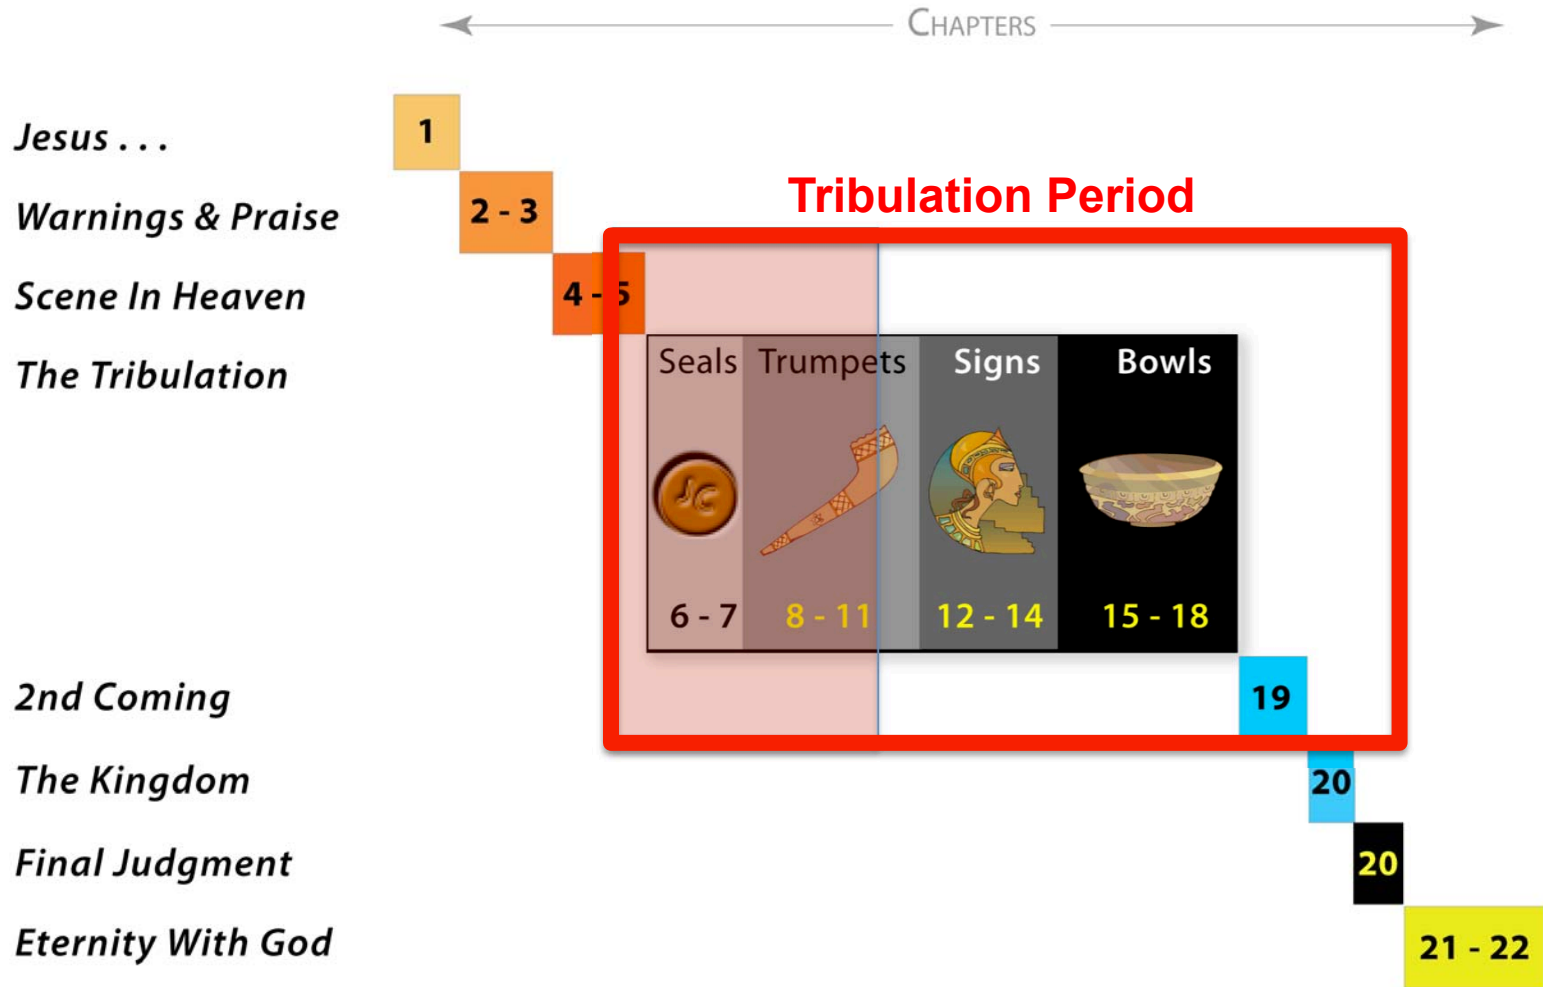

The Rapture

Art used by permission by Duncan Long.

© Duncan Long

Outline of Revelation

Chronology of the Seals

The 7 Trumpets

Rev. 8:6-9:21

Outline of Revelation