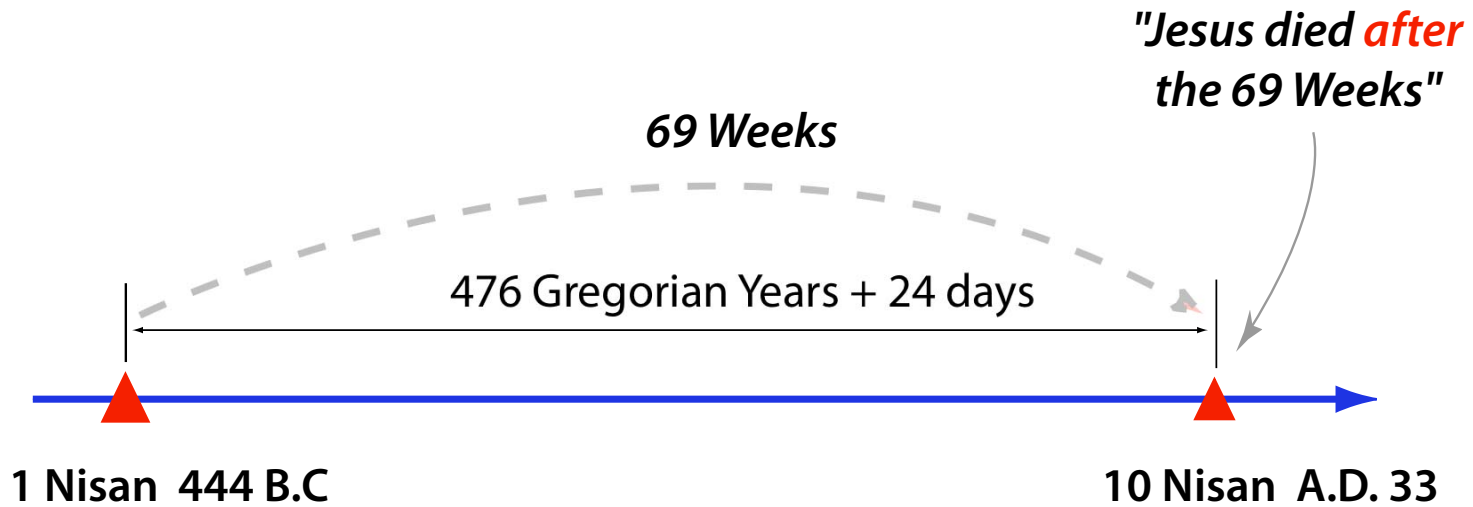

Time To Jesus' Death