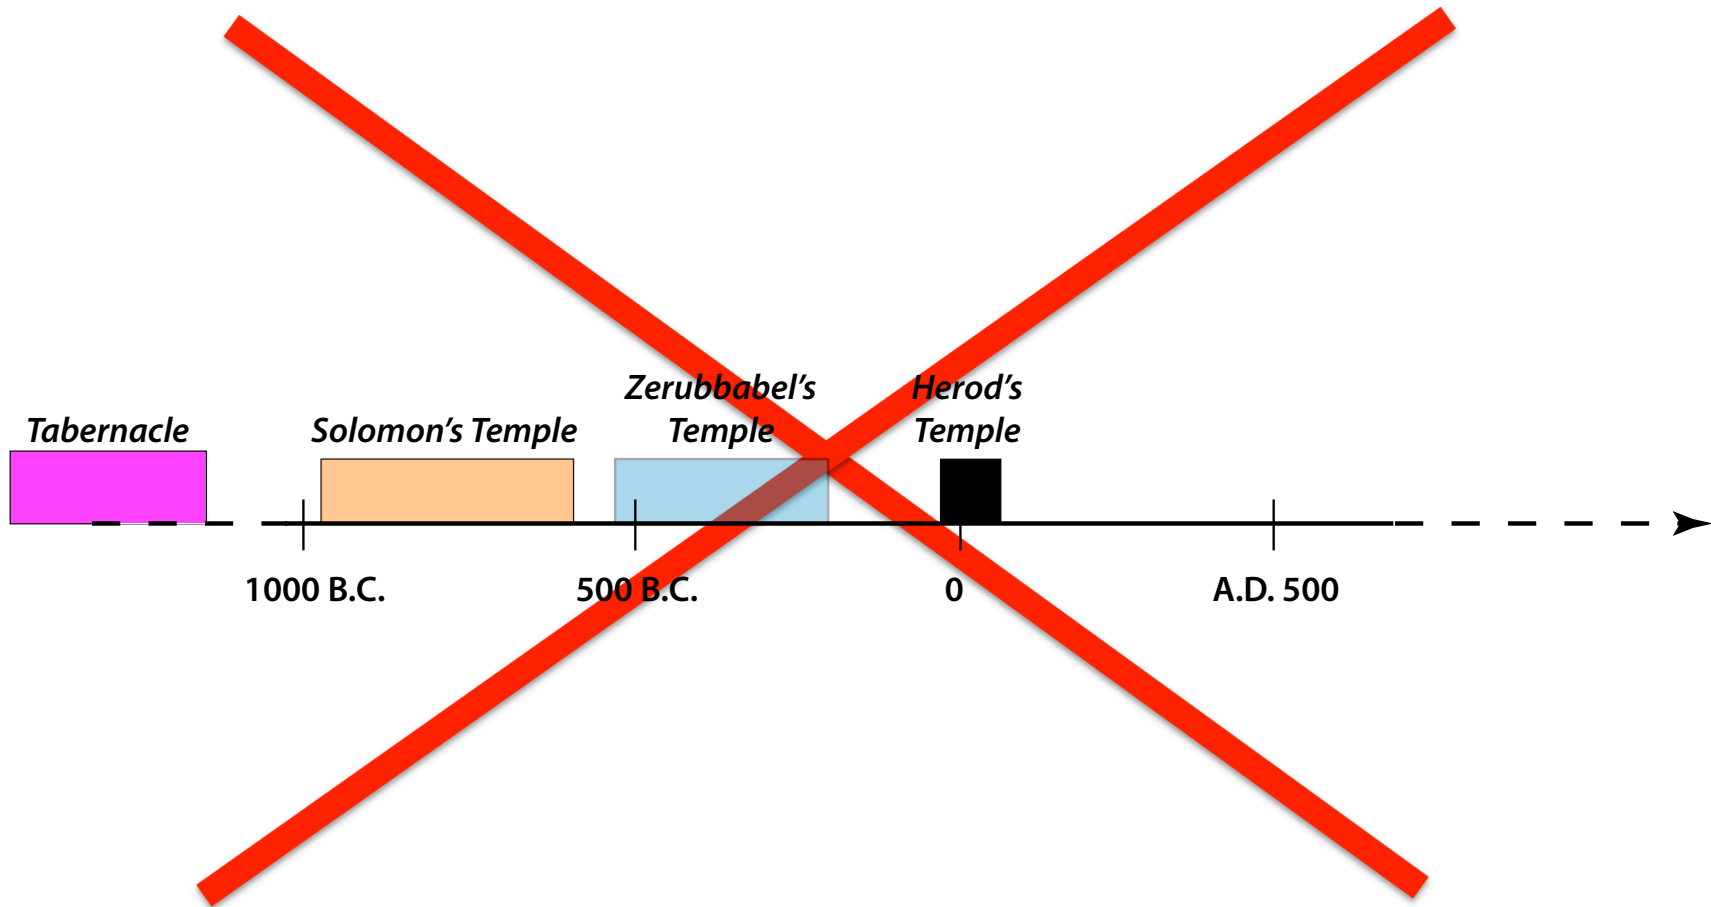

Daniel 9:25-27 - Timeline

70 Weeks . . .

- ***69 weeks*** - ***Week of Messiah's death***
- ***1 week*** - ***Tribulation period***

Daniel 9:25-27 - Timeline

NOT

- ***Cyrus' Decree - 536 B.C.***
- *Rebuild the temple (2 Chronicles 36:22-23)*