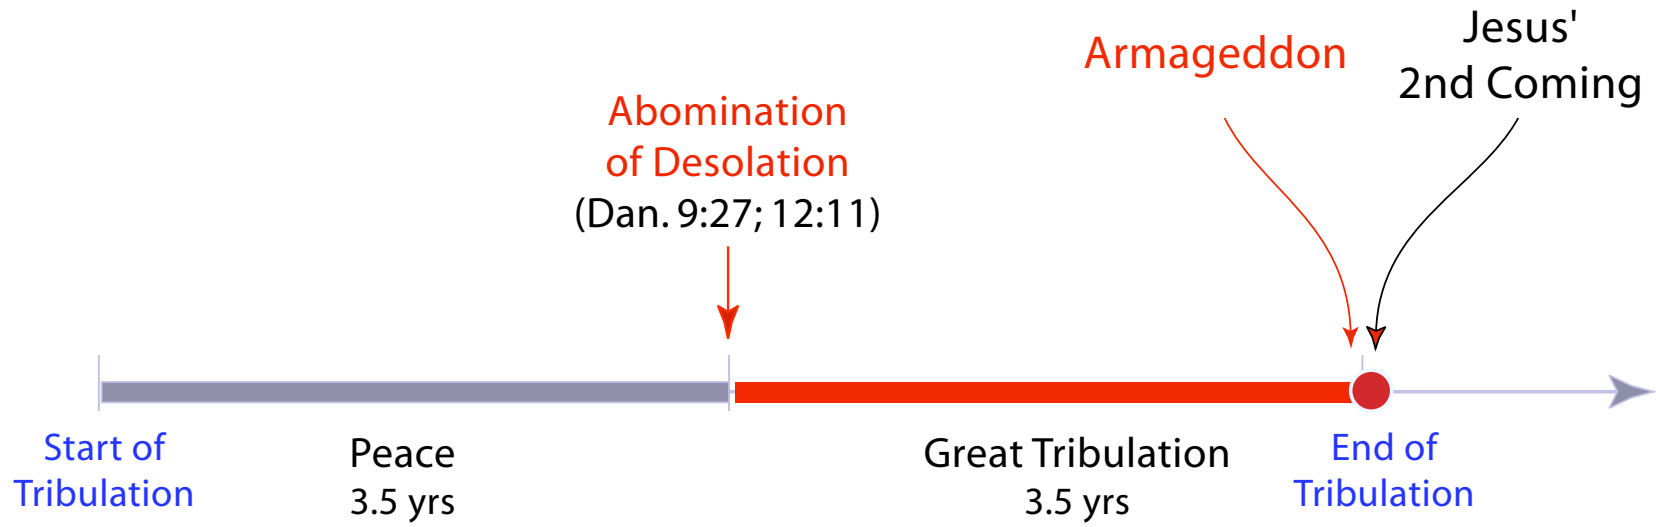

Daniel 9:25-27 - Timeline

70 Weeks . . .

- ***69 weeks*** - ***Week of Messiah's death***
- ***1 week*** - ***Tribulation period***

Daniel's 70th Week

Layout of Herod's Temple

Dome of the Rock – on Temple Mount