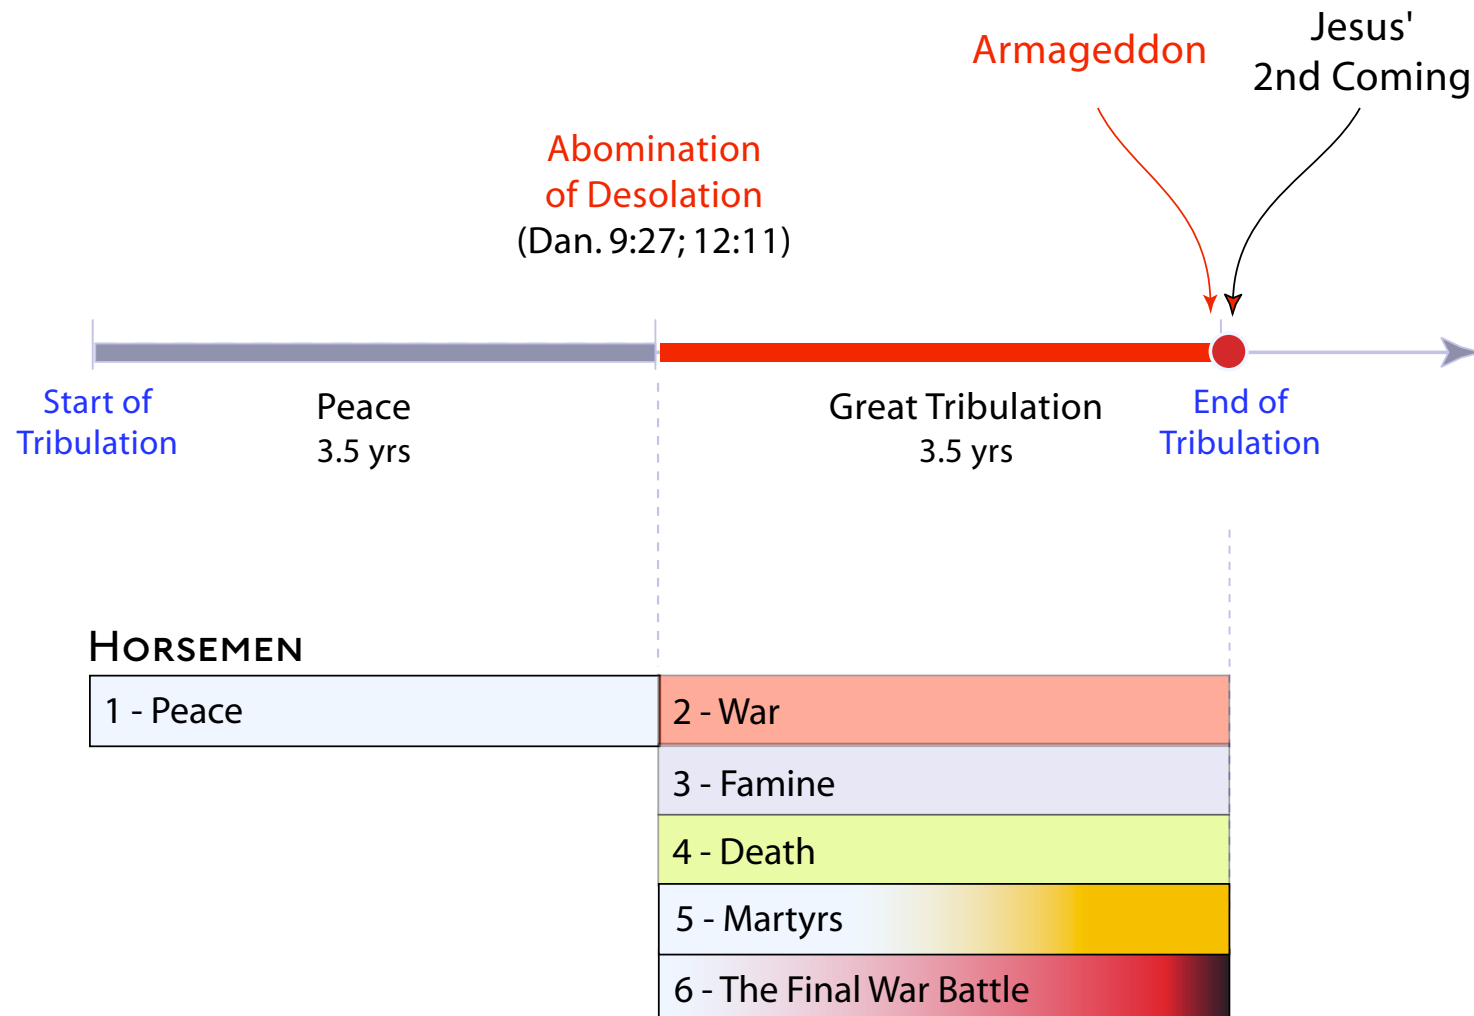

The Rapture

Art used by permission by Duncan Long.

© Duncan Long

Outline of Revelation

Chronology of the Seals

The 7 Trumpets

Rev. 8:6-9:21

Outline of Revelation