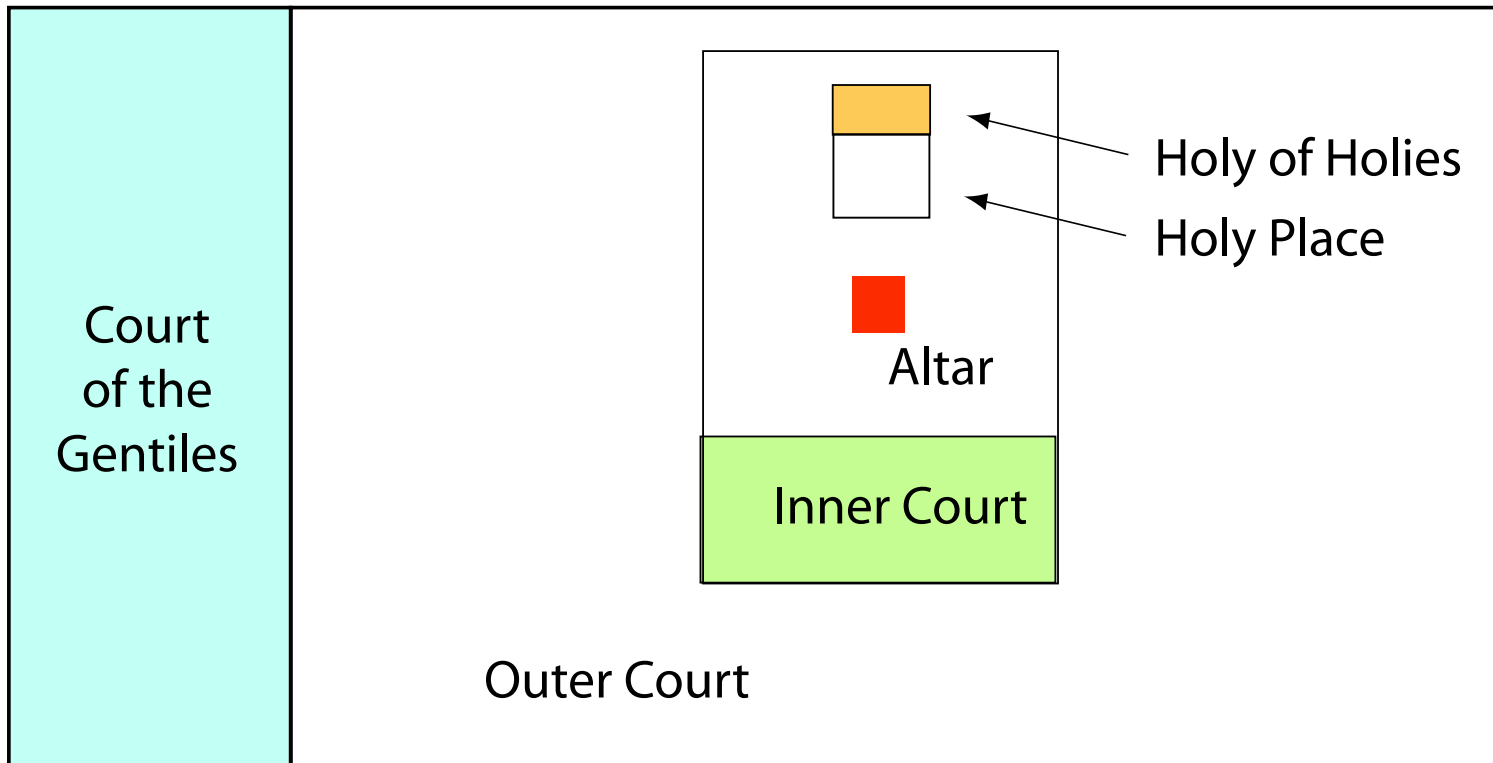

Daniel 9:25-27 - Timeline

70 Weeks . . .

- ***69 weeks*** - ***Week of Messiah's death***
- ***1 week*** - ***Tribulation period***

Daniel's 70th Week

Layout of Herod's Temple

Dome of the Rock – on Temple Mount